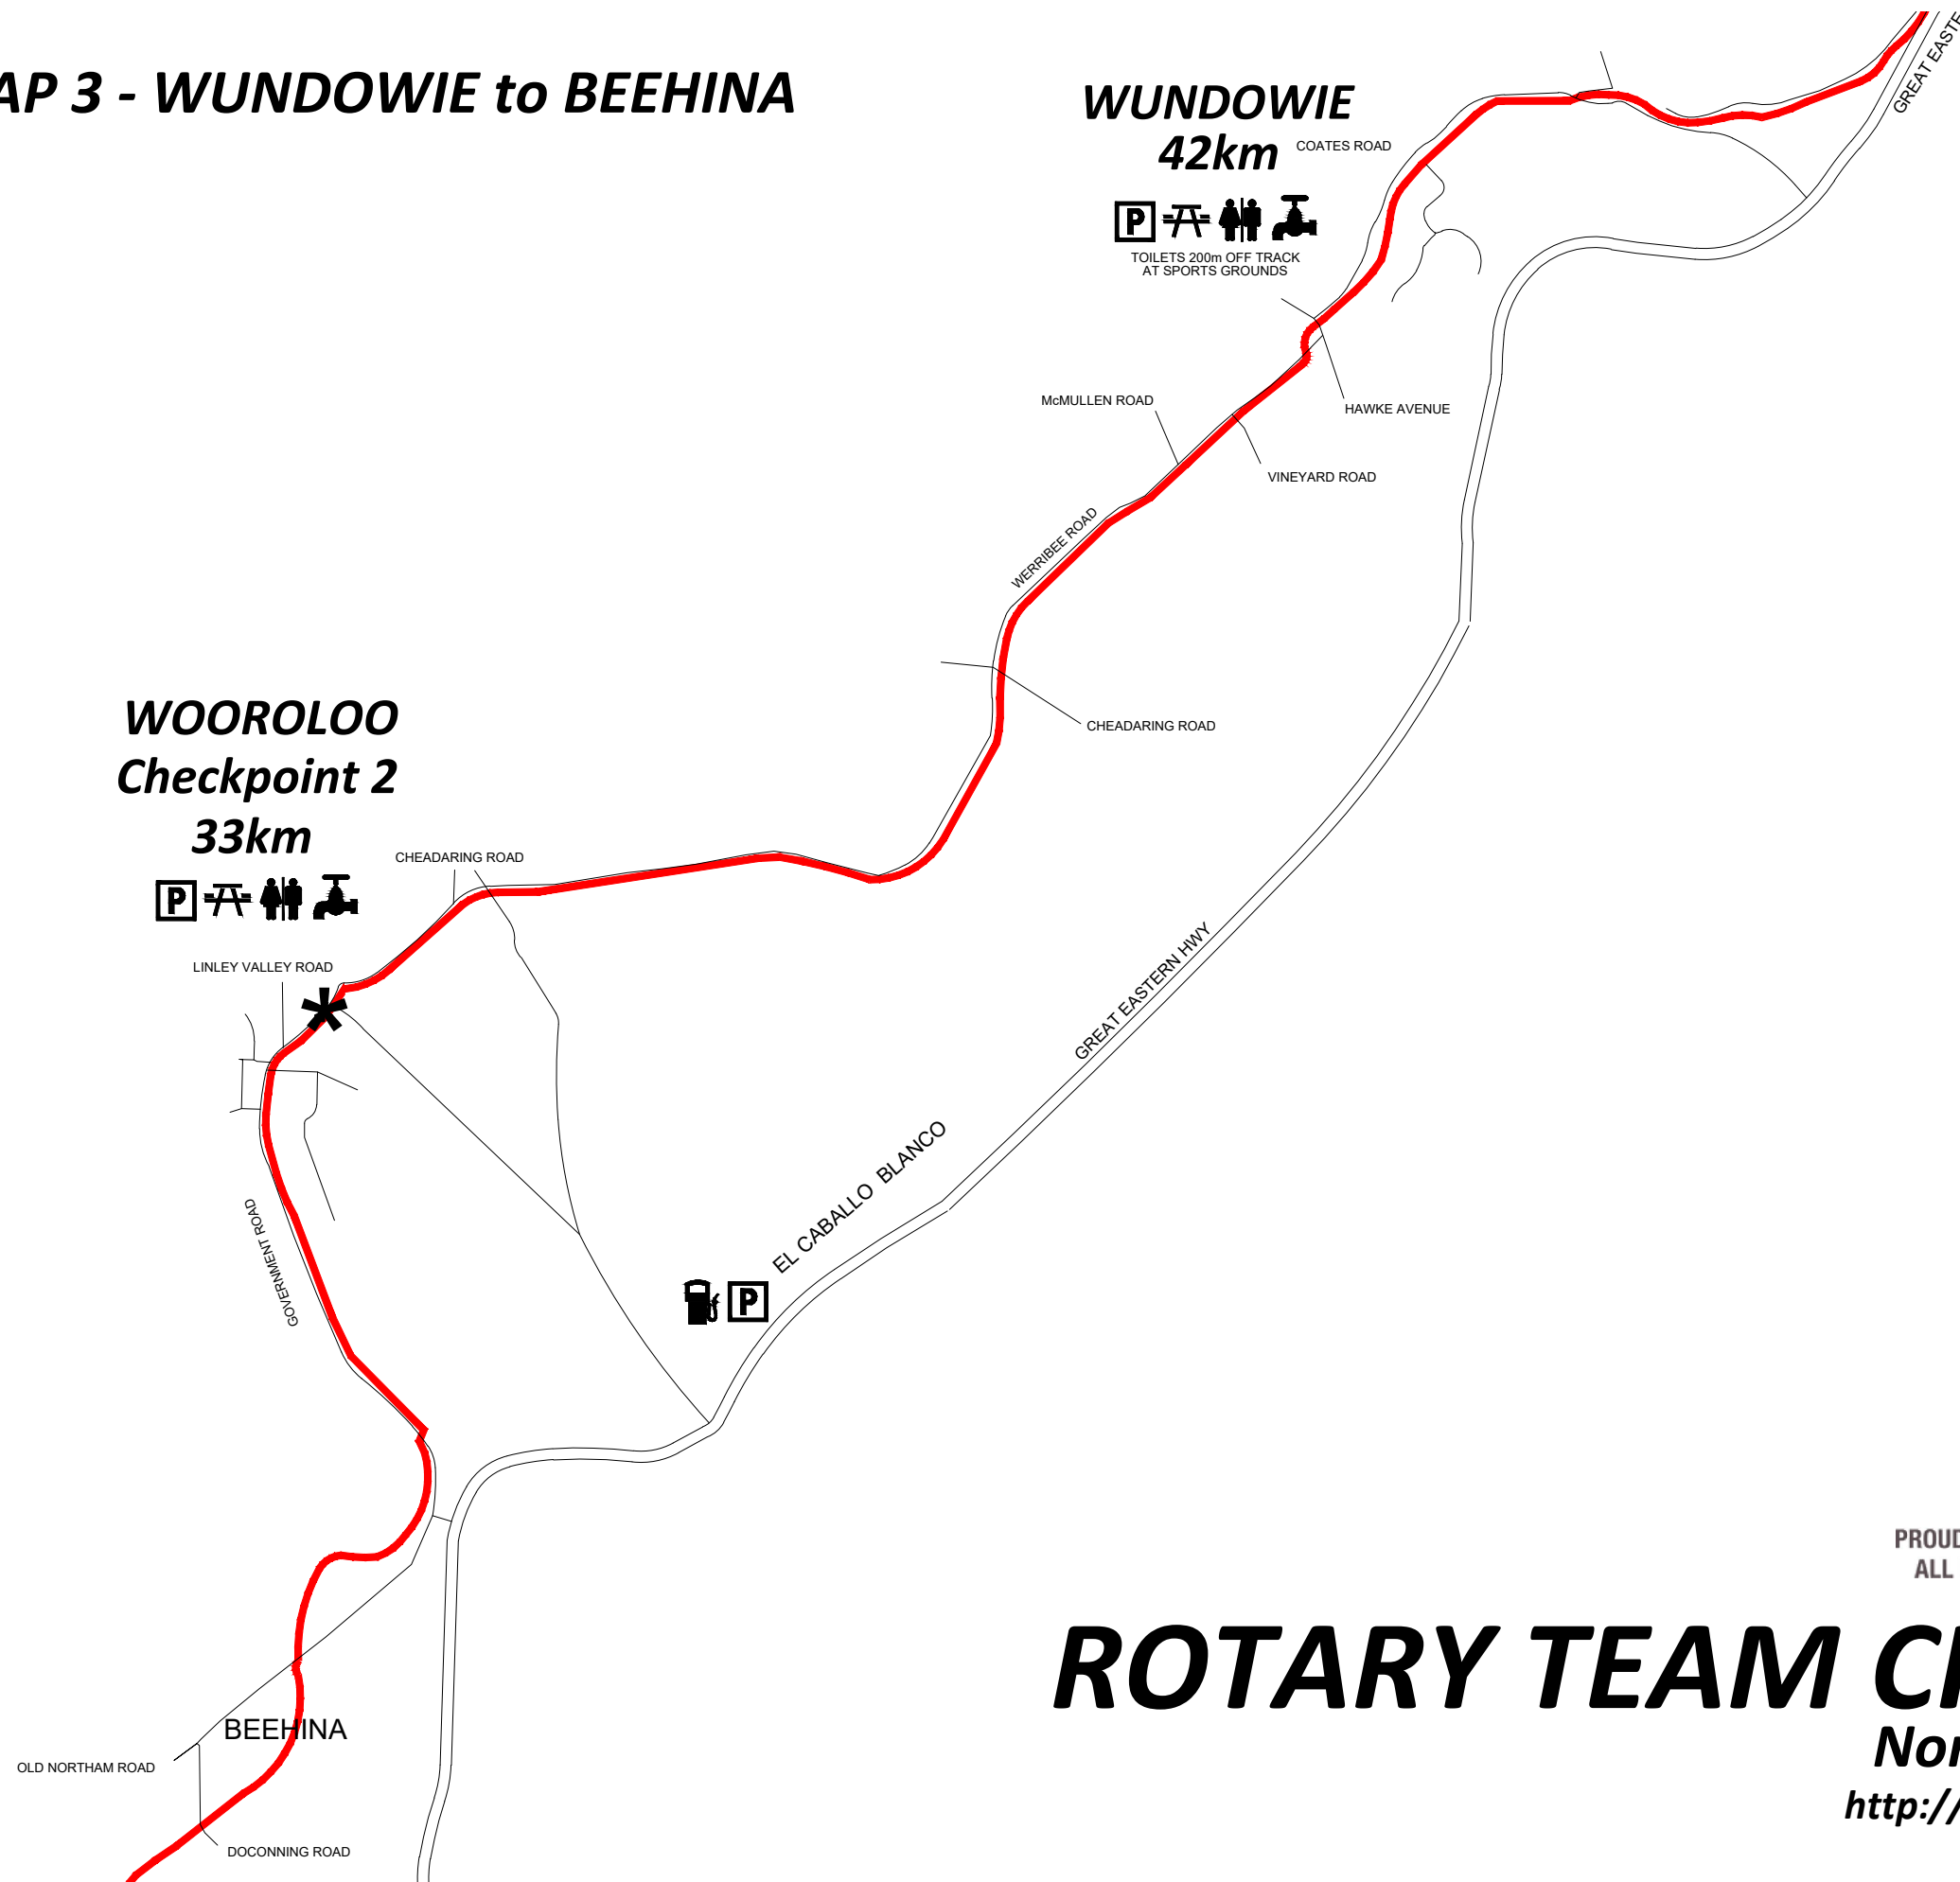

# MAP 3 - WUNDOWIE to BEEHINA

PROUDLY SUPPORTING PEOPLE WITH ALL NEUROLOGICAL CONDITIONS

# ROTARY TEAM CHALLENGE

Northam to Swan View

<http://rotaryteamchallenge.org.au/>